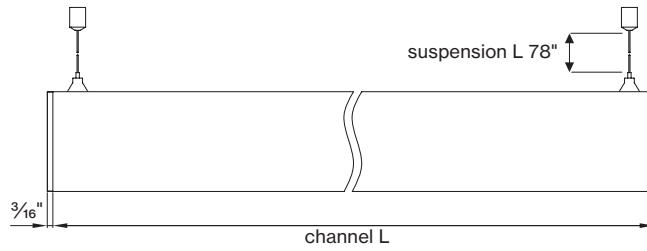

PENDANT

direct

direct / indirect