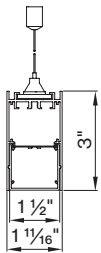

Technical data

	SIZE TYPE	LED COLOR TEMPERATURE	INPUT WATTS	DELIVERED LM TOTAL	LIGHT DISTRIBUTION	DELIVERED LM DIRECT	DELIVERED LM INDIRECT	OPTICAL EFFICIENCY	LUMINAIRE EFFICACY
BASO DIRECT									
	e LED	35K	4' linear	16.4W	100% down	400lm/ft	-	67%	98lm/W
	6' linear		24.6W	2415lm					
	8' linear		32.8W	3220lm					
	e ² LED	35K	4' linear	23.5W	100% down	550lm/ft	-	67%	94lm/W
	6' linear		35.3W	3300lm					
	8' linear		47W	4410lm					

Patterns top view

LINEAR

A	FIXTURES	CODE
48"	1 × 4' linear	ST - 0 4 FT
96"	1 × 8' linear	ST - 0 8 FT
144"	8' + 4' linear	ST - 1 2 FT

DIMENSIONS

BASO 1.5

SURFACE
direct

PENDANT

direct

direct / indirect

Declare.

BASO mounting instructions

Get access to the BASO 1.5 mounting instructions faster by scanning the QR code.

www.xalusa.com/resources/mounting-instructions/baso