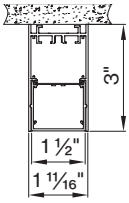

Technical data

	SIZE TYPE	LED COLOR TEMPERATURE	INPUT WATTS	DELIVERED LM TOTAL	LIGHT DISTRIBUTION	DELIVERED LM DIRECT	DELIVERED LM INDIRECT	OPTICAL EFFICIENCY	LUMINAIRE EFFICACY
BASO DIRECT									
	e LED	35K	4' linear	16.4W	100% down	400lm/ft	-	67%	98lm/W
	6' linear		24.6W	2415lm					
	8' linear		32.8W	3220lm					
	e ² LED	35K	4' linear	23.5W	100% down	550lm/ft	-	67%	94lm/W
	6' linear		35.3W	3300lm					
	8' linear		47W	4410lm					

Patterns top view

LINEAR

A	FIXTURES	CODE
48"	1 × 4' linear	ST - 0 4 FT
96"	1 × 8' linear	ST - 0 8 FT
144"	8' + 4' linear	ST - 1 2 FT

DIMENSIONS

BASO 1.5

SURFACE
direct

PENDANT

direct