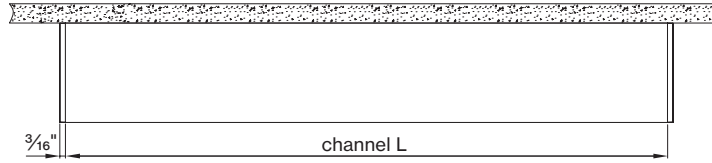

Technical data

	SIZE TYPE	LED COLOR TEMPERATURE	INPUT WATTS	DELIVERED LM TOTAL	LIGHT DISTRIBUTION	DELIVERED LM DIRECT	DELIVERED LM INDIRECT	OPTICAL EFFICIENCY	LUMINAIRE EFFICACY
BASO DIRECT									
	e LED	35K	4' linear	16.4W	100% down	400lm/ft	-	67%	98lm/W
	6' linear		24.6W	2415lm					
	8' linear		32.8W	3220lm					
	e ² LED	35K	4' linear	23.5W	100% down	550lm/ft	-	67%	94lm/W
	6' linear		35.3W	3300lm					
	8' linear		47W	4410lm					

Patterns top view

LINEAR

A	FIXTURES	CODE
48"	1 × 4' linear	ST - 0 4 FT
96"	1 × 8' linear	ST - 0 8 FT
144"	8' + 4' linear	ST - 1 2 FT

DIMENSIONS

BASO 1.5

SURFACE
direct

PENDANT

direct